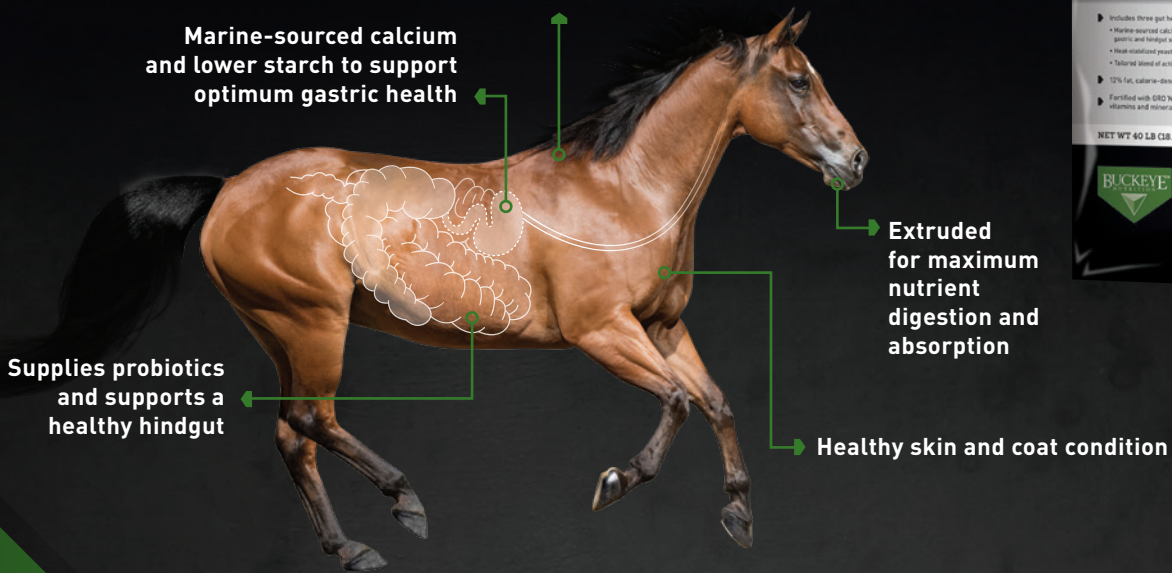

EQ8™ PERFORMANCE

EXTRUDED FEED FOR PERFORMANCE HORSES

PURE GUT HEALTH

100% equine-focused company

100% traceable, pure ingredients

100% med-free facility

Learn More at BuckeyeNutrition.com

EQ8[™] PERFORMANCE

*Starch + Sugar = NSC

Includes three gut health solutions: 1) Marine-sourced calcium plus reduced starch to provide gastric and hindgut support. 2) Heat-stabilized yeast and super fibers to deliver prebiotics. 3) Tailored blend of active live probiotics.